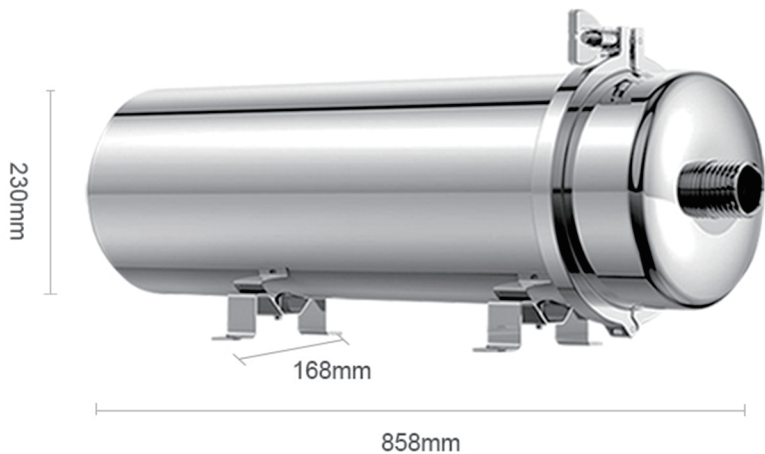

# CRAFTSMANSHIP

---

Easy to install and durable

304 stainless steel housing

1 inch high flow interface

One-click disassembly  
Change the filter element

# PRODUCT PARAMETERS

Product Name : Whole house water purifier

Inlet/Outlet : 1/2" 3/4"1"

Membrane Material : PVDF

Filtration Accuracy : 0.01 micron

Working Water Pressure : 0.1~0.4MPa

Applicable Water temperature : 4~40°C

Shell Material : SUS304 stainless steel