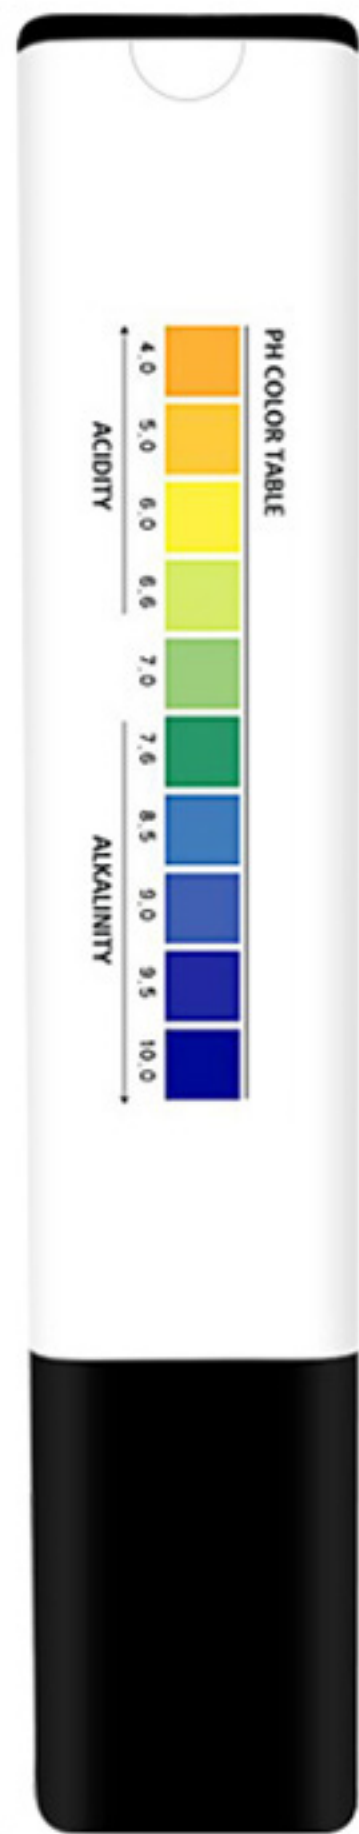

HIGH EFFICIENCY SENSITIVE BULB

All readings have passed the automatic temperature compensation (AC) temperature sensor directly contact the measured solution to make the readings more accurate and fast

155mm

Battery case

HD display

Power button

Auto calibration key

Pen cap