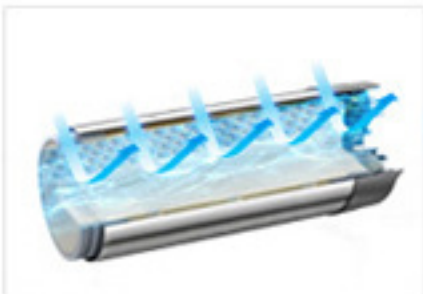

WHOLE HOUSE CENTRAL PURIFICATION SYSTEM

PAN
ultrafiltration

SGS testing

Large Flow

Physical filtering

Support
backwash

NEW UPGRADE TO ENJOY HEALTH

Large flow
do not wait for water

0.01um purification
effect is better

304 food grade stainless steel
good air tightness and high strength

Retain beneficial
mineral elements

Simple installation
does not occupy space

Pure physical filtering
without electricity

GOOD WATER COMES FROM GOOD CORE

0.01 micron high-precision filtration, ultrafiltration can drink directly
PAN material is safe and reliable

Net core technology without secondary pollution

Using PAN ultrafiltration membrane material

Mirror film making with high finish

Membrane wire precision filtering ability

ULTRAFILTRATION MEMBRANE SEPARATION AND FILTRATION TECHNOLOGY

0.01UM