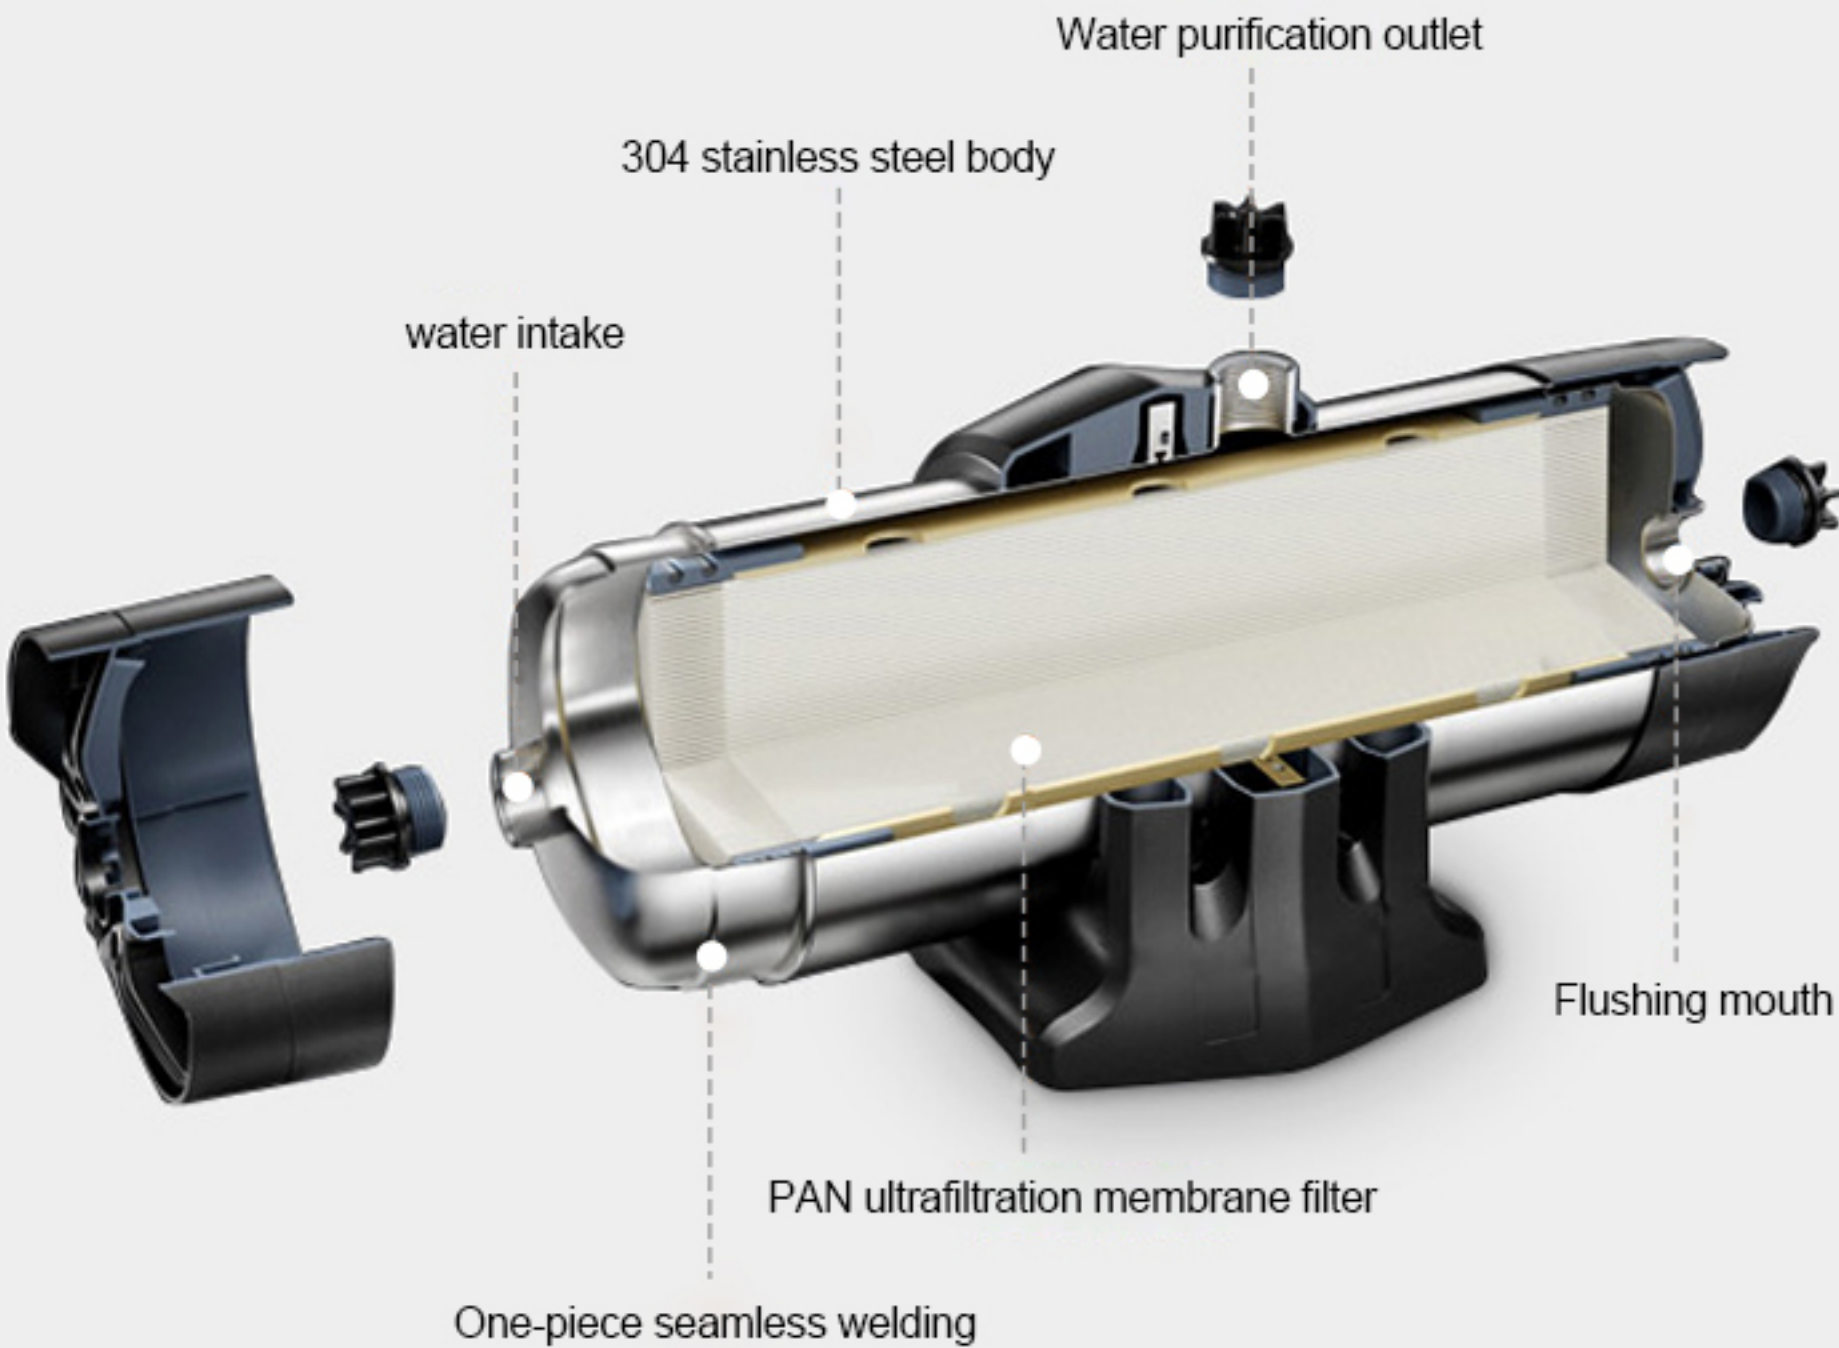

WHOLE HOUSE CENTRAL PURIFICATION SYSTEM

PAN
ultrafiltration

SGS testing

Large Flow

Physical filtering

Support
backwash

NEW UPGRADE TO ENJOY HEALTH

Large flow
do not wait for water

0.01um purification
effect is better

304 food grade stainless steel
good air tightness and high strength

Retain beneficial
mineral elements

Simple installation
does not occupy space

Pure physical filtering
without electricity

GOOD WATER COMES FROM GOOD CORE

0.01 micron high-precision filtration, ultrafiltration can drink directly
PAN material is safe and reliable

Net core technology without secondary pollution

Using PAN ultrafiltration membrane material