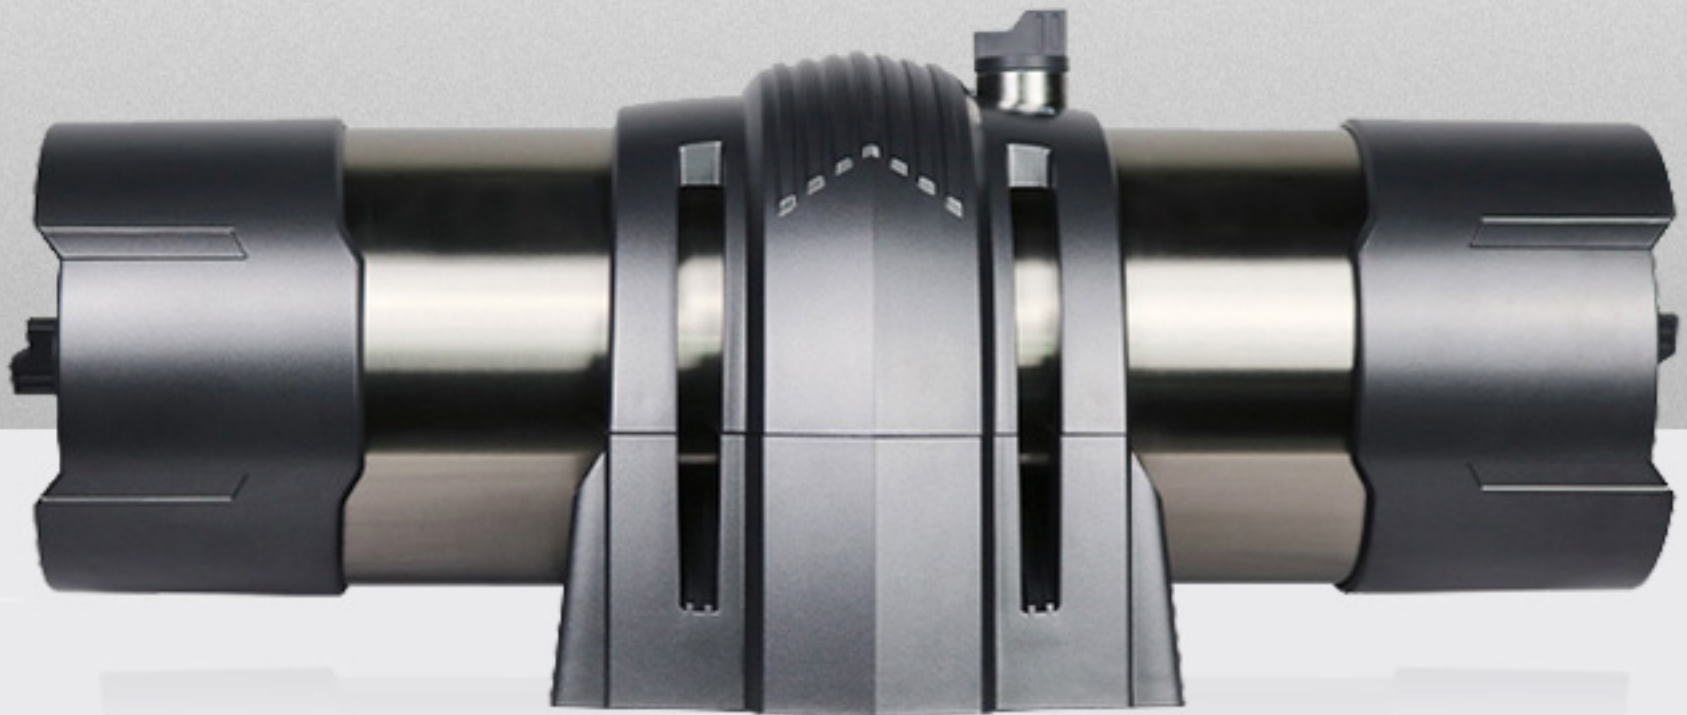

WHOLE HOUSE CENTRAL PURIFICATION SYSTEM

PAN
ultrafiltration

SGS testing

Large Flow

Physical filtering

Support
backwash

NEW UPGRADE TO ENJOY HEALTH

Large flow
do not wait for water

0.01um purification
effect is better

304 food grade stainless steel
good air tightness and high strength

Retain beneficial
mineral elements

Simple installation
does not occupy space

Pure physical filtering
without electricity

GOOD WATER COMES FROM GOOD CORE

0.01 micron high-precision filtration, ultrafiltration can drink directly
PAN material is safe and reliable

Net core technology without secondary pollution

Using PAN ultrafiltration membrane material